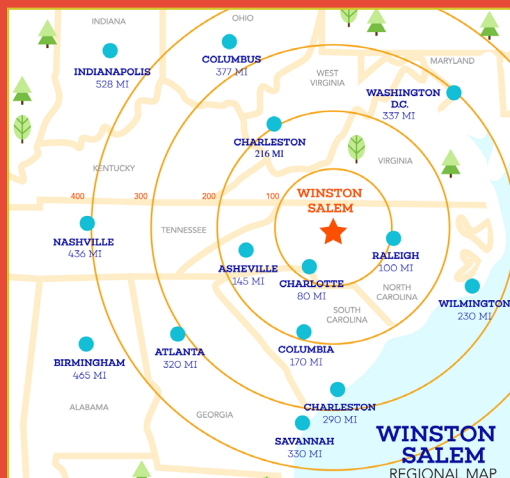

## EXCEPTIONAL ACCESSIBILITY + WELCOMING ATMOSPHERE

Our location makes Winston-Salem a real game changer. We are easily accessible from several large cities via major highways. Piedmont Triad International Airport (GSO) is just 25 minutes from downtown, and additional airports (CLT and RDU) also serve the region.